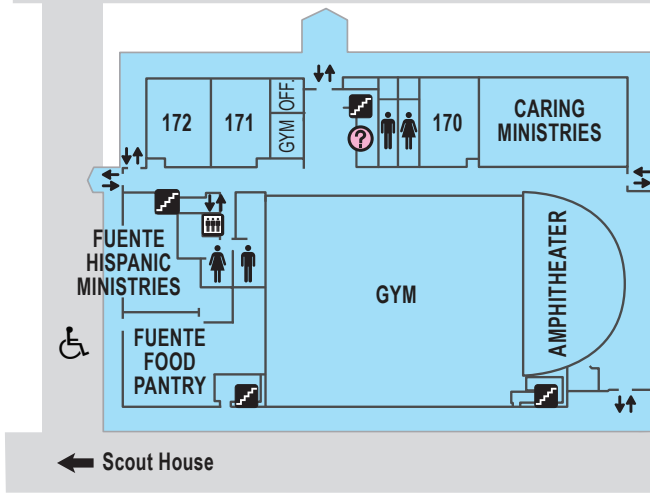

PARKING

Yellow School, Athletic Field

MAINTENANCE CLOTHES CLOSET

LIMITED MOBILITY PARKING

BLALOCK

### LEGEND

- STAIRWAYS
- ELEVATORS
- RESTROOMS
- ENTRANCES
- INFORMATION
- LIMITED MOBILITY PARKING
- COMMUNITY LIFE CENTER
- MINISTRY CENTER
- SANCTUARY

# First Floor

MEMORIAL DRIVE