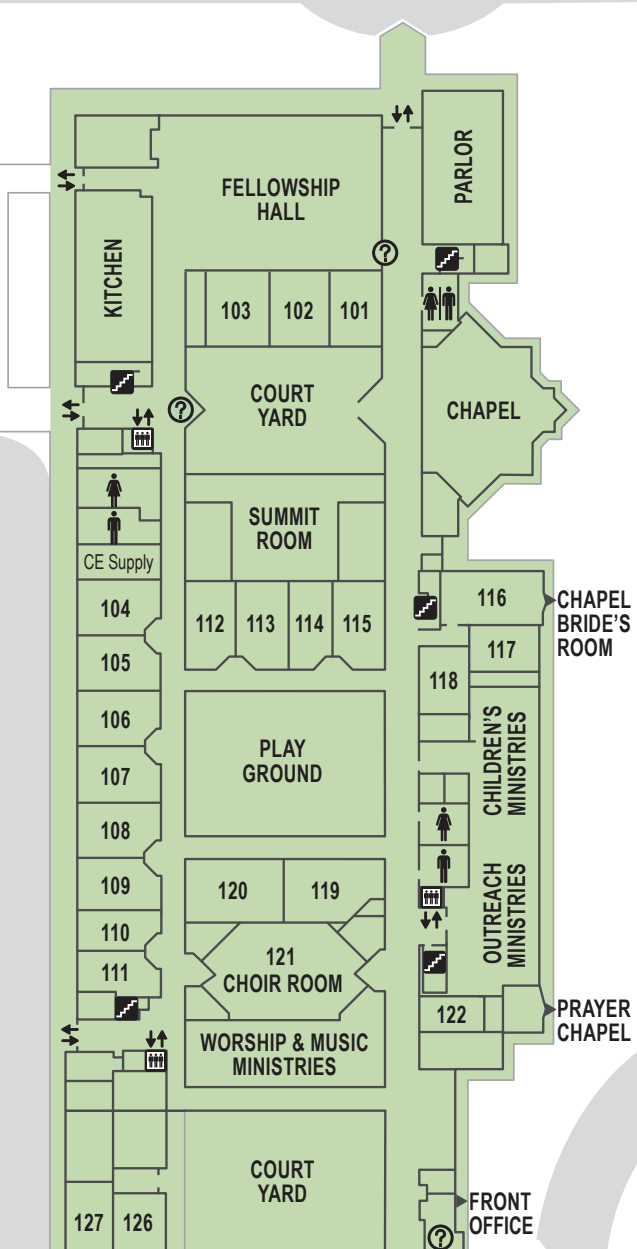

PARKING

Yellow School, Athletic Field

MAINTENANCE CLOTHES CLOSET

LIMITED MOBILITY PARKING

BLALOCK

### LEGEND

- STAIRWAYS
- ELEVATORS
- RESTROOMS
- ENTRANCES
- INFORMATION
- LIMITED MOBILITY PARKING
- COMMUNITY LIFE CENTER
- MINISTRY CENTER
- SANCTUARY

# First Floor

MEMORIAL DRIVE